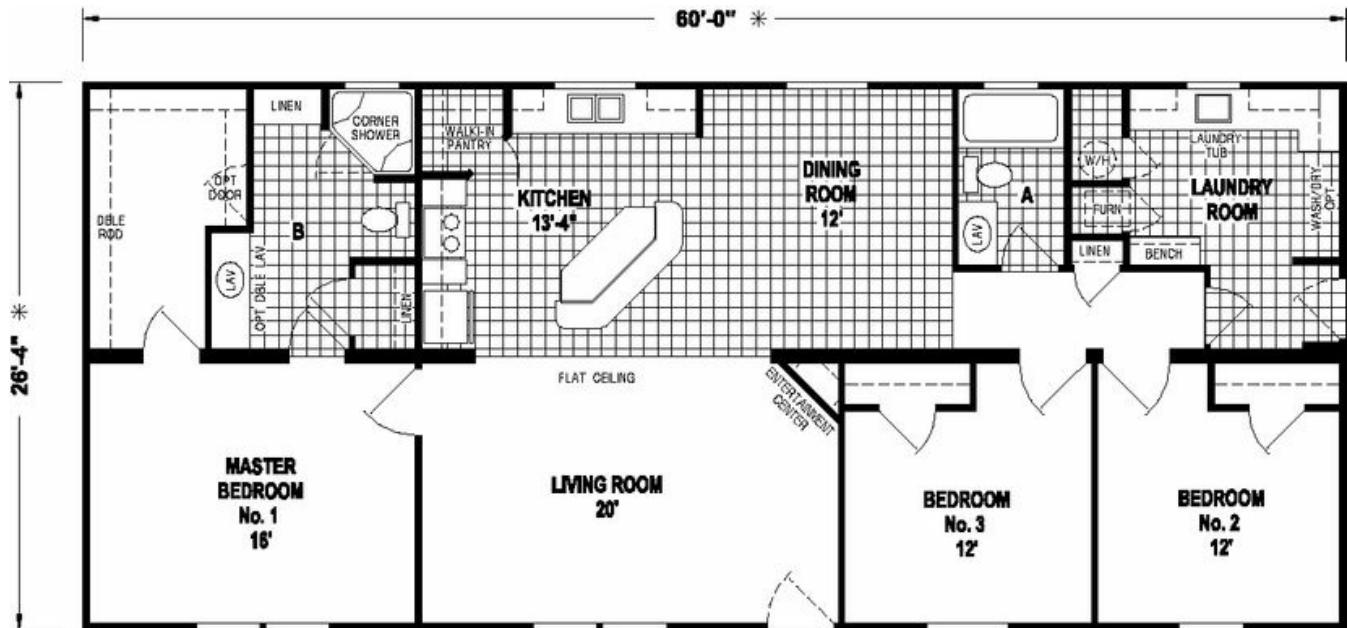

K562/6028 (1,580 SQ. FT.) 3BEDROOM - 2BATHS

New Holland Model number: F562

3 beds • 2 baths • 1680 sq.ft. • 28' width • 60' depth

Our home building facilities invest in continuous product and process improvements. Plans, dimensions, features, materials, specifications and availability are subject to change without notice or obligation. Renderings and floor plans are representative likenesses of our homes and may differ from the actual homes. We invite you to tour a Home Center near you and inspect the highest value in quality housing available or call (717) 442-1149 to speak with a Home Consultant. Copyright 2017, CMH. All rights reserved.

<https://www.claytonparadise.com>

**CLAYTON HOMES-
PARADISE**

3400 LINCOLN HWY
PARADISE, PA 17562

Monday - Thursday: 9am to 6pm
Friday: 9am to 6pm
Saturday: 9am to 5pm
Sunday: Closed

(717) 442-1149