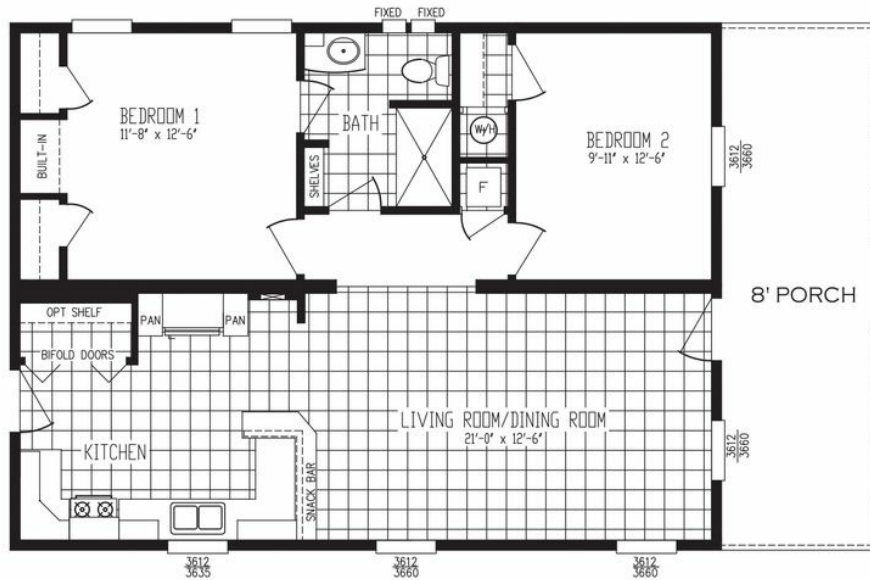

ADIRONDACK 3628-236

ADIRONDACK 3628-236

Model number:

2 beds • 1 baths • 960 sq.ft. • 28' width • 36' depth

Our home building facilities invest in continuous product and process improvements. Plans, dimensions, features, materials, specifications and availability are subject to change without notice or obligation. Renderings and floor plans are representative likenesses of our homes and may differ from the actual homes. We invite you to tour a Home Center near you and inspect the highest value in quality housing available or call (717) 442-1149 to speak with a Home Consultant. Copyright 2017, CMH. All rights reserved.

ADIRONDACK 3628-236 Model number:

2 beds • 1 baths • 960 sq.ft. • 28' width • 36' depth

Our home building facilities invest in continuous product and process improvements. Plans, dimensions, features, materials, specifications and availability are subject to change without notice or obligation. Renderings and floor plans are representative likenesses of our homes and may differ from the actual homes. We invite you to tour a Home Center near you and inspect the highest value in quality housing available or call (717) 442-1149 to speak with a Home Consultant. Copyright 2017, CMH. All rights reserved.