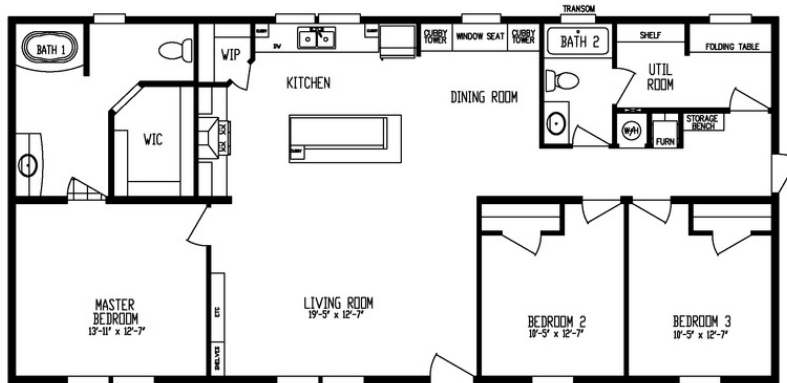

SHEER MYRTLEWOOD

SHEER MYRTLEWOOD Model number:

3 beds • 2 baths • 1493 sq.ft. • 28' width • 56' depth

Our home building facilities invest in continuous product and process improvements. Plans, dimensions, features, materials, specifications and availability are subject to change without notice or obligation. Renderings and floor plans are representative likenesses of our homes and may differ from the actual homes. We invite you to tour a Home Center near you and inspect the highest value in quality housing available or call (717) 442-1149 to speak with a Home Consultant. Copyright 2017, CMH. All rights reserved.

SHEER MYRTLEWOOD Model number:

3 beds • 2 baths • 1493 sq.ft. • 28' width • 56' depth

Our home building facilities invest in continuous product and process improvements. Plans, dimensions, features, materials, specifications and availability are subject to change without notice or obligation. Renderings and floor plans are representative likenesses of our homes and may differ from the actual homes. We invite you to tour a Home Center near you and inspect the highest value in quality housing available or call (717) 442-1149 to speak with a Home Consultant. Copyright 2017, CMH. All rights reserved.