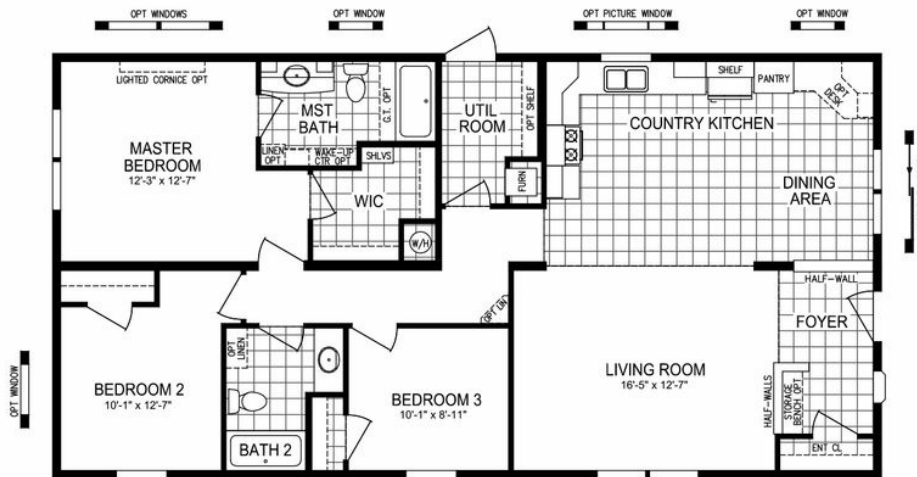

NOLI 5228-6011 Model number:

3 beds • 2 baths • 1386 sq.ft. • 28' width • 52' depth

Our home building facilities invest in continuous product and process improvements. Plans, dimensions, features, materials, specifications and availability are subject to change without notice or obligation. Renderings and floor plans are representative likenesses of our homes and may differ from the actual homes. We invite you to tour a Home Center near you and inspect the highest value in quality housing available or call (717) 442-1149 to speak with a Home Consultant. Copyright 2017, CMH. All rights reserved.

<https://www.claytonparadise.com>

**CLAYTON HOMES-
PARADISE**

3400 LINCOLN HWY
PARADISE, PA 17562

Monday - Thursday: 9am - 7pm
Friday: 9am - 6pm
Saturday: 9am - 5pm
Sunday: Closed

(717) 442-1149