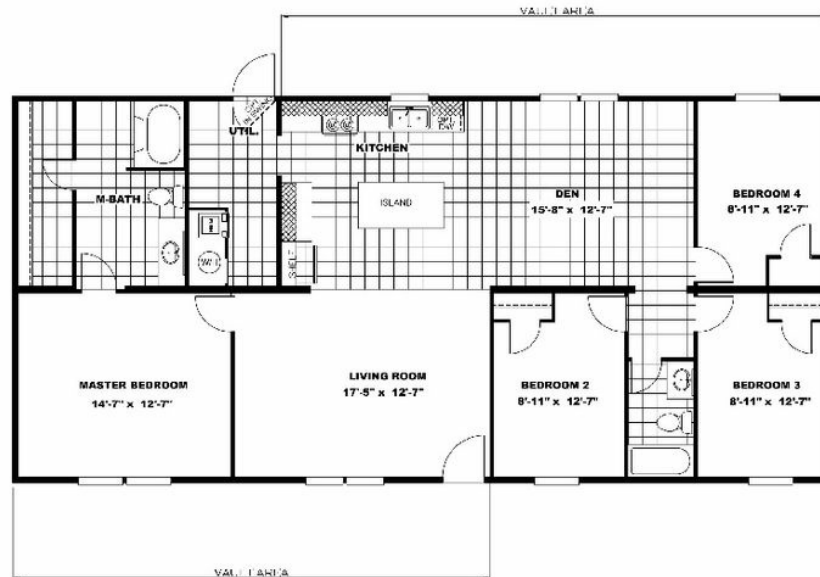

MARVEL Model number:

4 beds • 2 baths • 1475 sq.ft. • 28' width • 56' depth

Our home building facilities invest in continuous product and process improvements. Plans, dimensions, features, materials, specifications and availability are subject to change without notice or obligation. Renderings and floor plans are representative likenesses of our homes and may differ from the actual homes. We invite you to tour a Home Center near you and inspect the highest value in quality housing available or call (717) 442-1149 to speak with a Home Consultant. Copyright 2017, CMH. All rights reserved.

<https://www.claytonparadise.com>

**CLAYTON HOMES-
PARADISE**

3400 LINCOLN HWY
PARADISE, PA 17562

Monday - Thursday: 9am - 7pm
Friday: 9am - 6pm
Saturday: 9am - 5pm
Sunday: Closed

(717) 442-1149