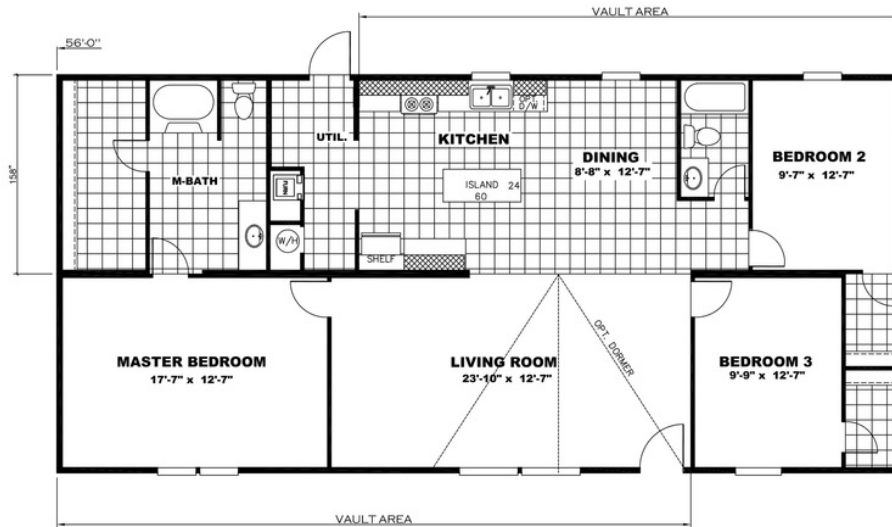

THRILL Model number:

3 beds • 2 baths • 1475 sq.ft. • 28' width • 56' depth

Our home building facilities invest in continuous product and process improvements. Plans, dimensions, features, materials, specifications and availability are subject to change without notice or obligation. Renderings and floor plans are representative likenesses of our homes and may differ from the actual homes. We invite you to tour a Home Center near you and inspect the highest value in quality housing available or call (717) 442-1149 to speak with a Home Consultant. Copyright 2017, CMH. All rights reserved.

<https://www.claytonparadise.com>

**CLAYTON HOMES-
PARADISE**

3400 LINCOLN HWY
PARADISE, PA 17562

Monday - Thursday: 9am - 7pm
Friday: 9am - 6pm
Saturday: 9am - 5pm
Sunday: Closed

(717) 442-1149