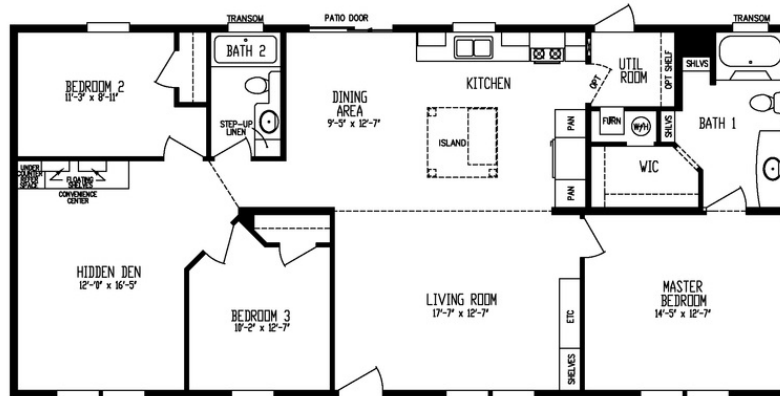

SHEER TAMARACK

SHEER TAMARACK Model number: 56INS28563CH20

3 beds • 2 baths • 1568 sq.ft. • 28' width • 56' depth

Our home building facilities invest in continuous product and process improvements. Plans, dimensions, features, materials, specifications and availability are subject to change without notice or obligation. Renderings and floor plans are representative likenesses of our homes and may differ from the actual homes. We invite you to tour a Home Center near you and inspect the highest value in quality housing available or call (717) 442-1149 to speak with a Home Consultant. Copyright 2017, CMH. All rights reserved.

SHEER TAMARACK Model number: 56INS28563CH20

3 beds • 2 baths • 1568 sq.ft. • 28' width • 56' depth

Our home building facilities invest in continuous product and process improvements. Plans, dimensions, features, materials, specifications and availability are subject to change without notice or obligation. Renderings and floor plans are representative likenesses of our homes and may differ from the actual homes. We invite you to tour a Home Center near you and inspect the highest value in quality housing available or call (717) 442-1149 to speak with a Home Consultant. Copyright 2017, CMH. All rights reserved.