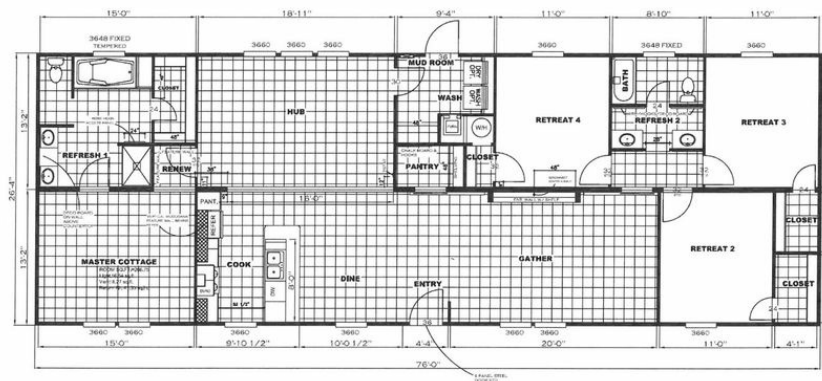

THE NEW BREEZE II

THE NEW BREEZE II Model number: 56SSP28764BH19

4 beds • 2 baths • 2128 sq.ft. • 28' width • 76' depth

Our home building facilities invest in continuous product and process improvements. Plans, dimensions, features, materials, specifications and availability are subject to change without notice or obligation. Renderings and floor plans are representative likenesses of our homes and may differ from the actual homes. We invite you to tour a Home Center near you and inspect the highest value in quality housing available or call (717) 442-1149 to speak with a Home Consultant. Copyright 2017, CMH. All rights reserved.

NEW FLOOR PLAN

THE NEW BREEZE II Model number: 56SSP28764BH19

4 beds • 2 baths • 2128 sq.ft. • 28' width • 76' depth

Our home building facilities invest in continuous product and process improvements. Plans, dimensions, features, materials, specifications and availability are subject to change without notice or obligation. Renderings and floor plans are representative likenesses of our homes and may differ from the actual homes. We invite you to tour a Home Center near you and inspect the highest value in quality housing available or call (717) 442-1149 to speak with a Home Consultant. Copyright 2017, CMH. All rights reserved.