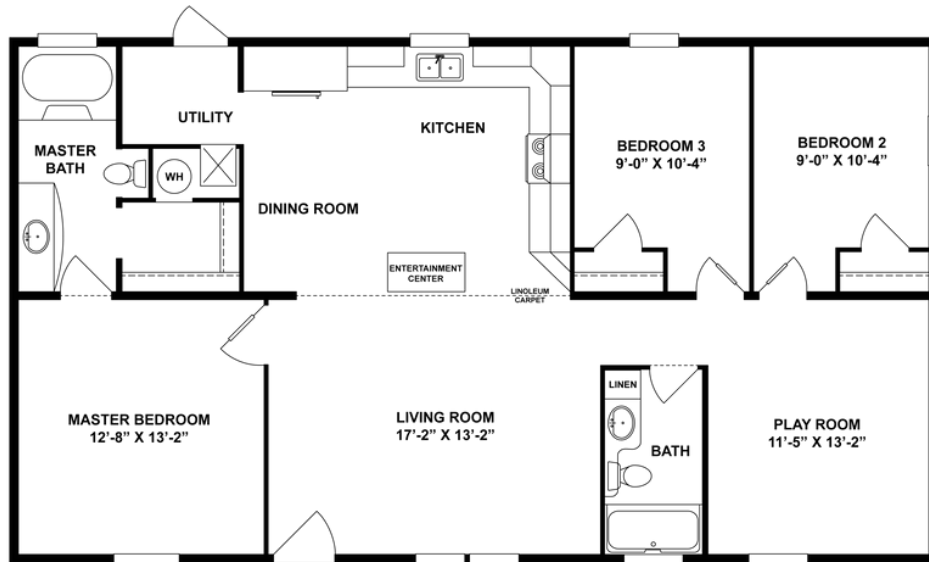

# SHEER FRASER

**SHEER FRASER** Model number: 56INS28483BH19  
**3 beds • 2 baths • 1344 sq.ft. • 28' width • 48' depth**

Our home building facilities invest in continuous product and process improvements. Plans, dimensions, features, materials, specifications and availability are subject to change without notice or obligation. Renderings and floor plans are representative likenesses of our homes and may differ from the actual homes. We invite you to tour a Home Center near you and inspect the highest value in quality housing available or call (717) 442-1149 to speak with a Home Consultant. Copyright 2017, CMH. All rights reserved.

## SHEER FRASER Model number: 56INS28483BH19

**3 beds • 2 baths • 1344 sq.ft. • 28' width • 48' depth**

Our home building facilities invest in continuous product and process improvements. Plans, dimensions, features, materials, specifications and availability are subject to change without notice or obligation. Renderings and floor plans are representative likenesses of our homes and may differ from the actual homes. We invite you to tour a Home Center near you and inspect the highest value in quality housing available or call (717) 442-1149 to speak with a Home Consultant. Copyright 2017, CMH. All rights reserved.