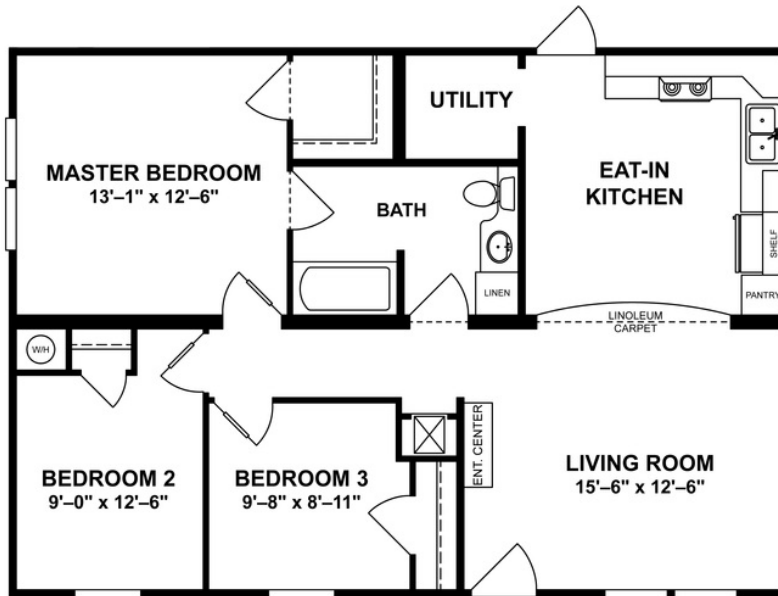

SHEER REDWOOD

SHEER REDWOOD Model number: 56INS28383AH19

3 beds • 2 baths • 1064 sq.ft. • 28' width • 38' depth

Our home building facilities invest in continuous product and process improvements. Plans, dimensions, features, materials, specifications and availability are subject to change without notice or obligation. Renderings and floor plans are representative likenesses of our homes and may differ from the actual homes. We invite you to tour a Home Center near you and inspect the highest value in quality housing available or call (717) 442-1149 to speak with a Home Consultant. Copyright 2017, CMH. All rights reserved.

SHEER REDWOOD Model number: 56INS28383AH19

3 beds • 2 baths • 1064 sq.ft. • 28' width • 38' depth

Our home building facilities invest in continuous product and process improvements. Plans, dimensions, features, materials, specifications and availability are subject to change without notice or obligation. Renderings and floor plans are representative likenesses of our homes and may differ from the actual homes. We invite you to tour a Home Center near you and inspect the highest value in quality housing available or call (717) 442-1149 to speak with a Home Consultant. Copyright 2017, CMH. All rights reserved.