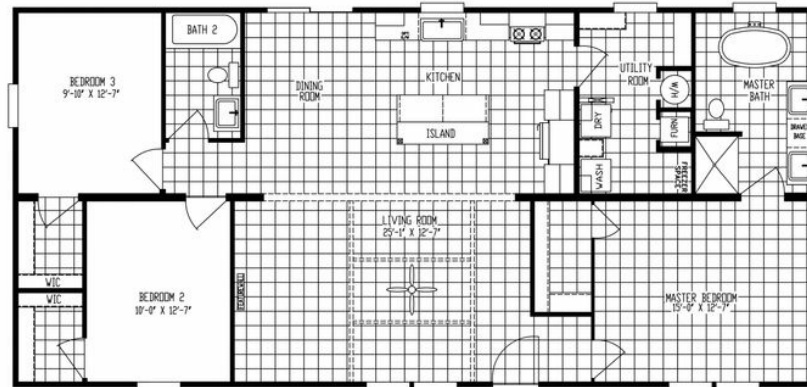

AIMEE Model number: 56NXT28563AH19

3 beds • 2 baths • 1568 sq.ft. • 28' width • 56' depth

Our home building facilities invest in continuous product and process improvements. Plans, dimensions, features, materials, specifications and availability are subject to change without notice or obligation. Renderings and floor plans are representative likenesses of our homes and may differ from the actual homes. We invite you to tour a Home Center near you and inspect the highest value in quality housing available or call (717) 442-1149 to speak with a Home Consultant. Copyright 2017, CMH. All rights reserved.

<https://www.claytonparadise.com>

**CLAYTON HOMES-
PARADISE**

**3400 LINCOLN HWY
PARADISE, PA 17562**

Monday - Thursday: 9am to 6pm
Friday: 9am to 6pm
Saturday: 9am to 5pm
Sunday: Closed

(717) 442-1149

AIMEE Model number: 56NXT28563AH19

3 beds • 2 baths • 1568 sq.ft. • 28' width • 56' depth

Our home building facilities invest in continuous product and process improvements. Plans, dimensions, features, materials, specifications and availability are subject to change without notice or obligation. Renderings and floor plans are representative likenesses of our homes and may differ from the actual homes. We invite you to tour a Home Center near you and inspect the highest value in quality housing available or call (717) 442-1149 to speak with a Home Consultant. Copyright 2017, CMH. All rights reserved.