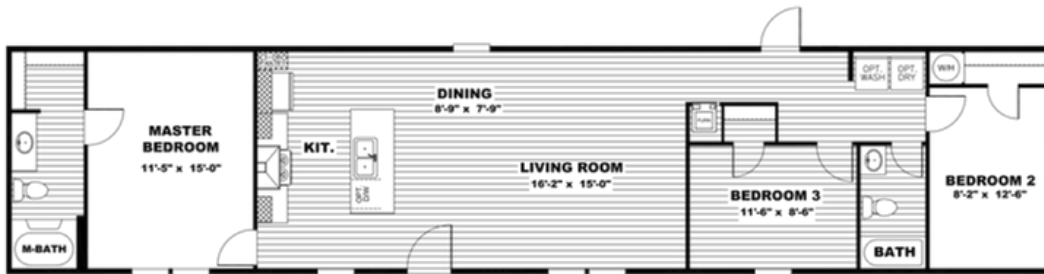

THE NEW BREEZE

Model #: 55P16723A
Drawing #:
22-115044
16' x 72' The Breeze

THE NEW BREEZE Model number: 56SSP16723BH18

3 beds • 2 baths • 1152 sq.ft. • 16' width • 72' depth

Our home building facilities invest in continuous product and process improvements. Plans, dimensions, features, materials, specifications and availability are subject to change without notice or obligation. Renderings and floor plans are representative likenesses of our homes and may differ from the actual homes. We invite you to tour a Home Center near you and inspect the highest value in quality housing available or call (717) 442-1149 to speak with a Home Consultant. Copyright 2017, CMH. All rights reserved.

<https://www.claytonparadise.com>

CLAYTON HOMES- PARADISE

3400 LINCOLN HWY
PARADISE, PA 17562

Monday - Thursday: 9am to 6pm
Friday: 9am to 6pm
Saturday: 9am to 5pm
Sunday: Closed

(717) 442-1149