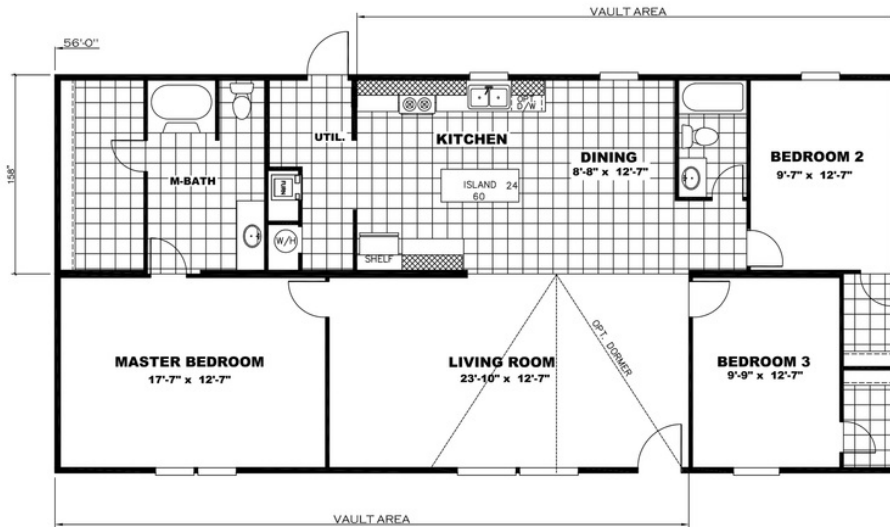

THRILL Model number: 36TRU28563RH18

3 beds • 2 baths • 1568 sq.ft. • 28' width • 56' depth

Our home building facilities invest in continuous product and process improvements. Plans, dimensions, features, materials, specifications and availability are subject to change without notice or obligation. Renderings and floor plans are representative likenesses of our homes and may differ from the actual homes. We invite you to tour a Home Center near you and inspect the highest value in quality housing available or call (717) 442-1149 to speak with a Home Consultant. Copyright 2017, CMH. All rights reserved.

<https://www.claytonparadise.com>

**CLAYTON HOMES-
PARADISE**

3400 LINCOLN HWY
PARADISE, PA 17562

Monday - Thursday: 9am to 6pm
Friday: 9am to 6pm
Saturday: 9am to 5pm
Sunday: Closed

(717) 442-1149