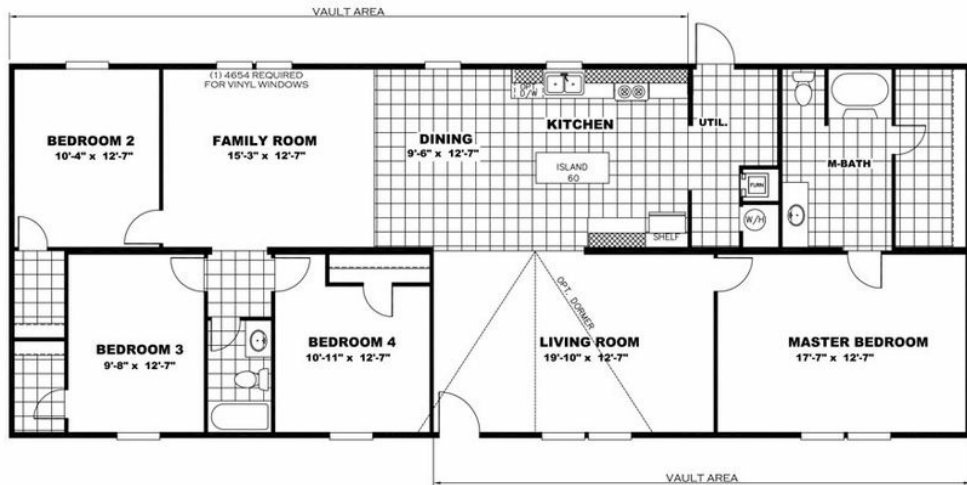

PRIDE Model number: 36TRU28684RH17

4 beds • 2 baths • 1904 sq.ft. • 28' width • 68' depth

Our home building facilities invest in continuous product and process improvements. Plans, dimensions, features, materials, specifications and availability are subject to change without notice or obligation. Renderings and floor plans are representative likenesses of our homes and may differ from the actual homes. We invite you to tour a Home Center near you and inspect the highest value in quality housing available or call (717) 442-1149 to speak with a Home Consultant. Copyright 2017, CMH. All rights reserved.

<https://www.claytonparadise.com>

CLAYTON HOMES-
PARADISE

3400 LINCOLN HWY
PARADISE, PA 17562

Monday - Thursday: 9am to 6pm
Friday: 9am to 6pm
Saturday: 9am to 5pm
Sunday: Closed

(717) 442-1149